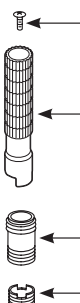

O-Ring Kit

96778

Spout Escutcheon

- 147566 Chrome
- 147566BN Brushed Nickel
- 147566BL Matte Black

Handle Escutcheon

- 147563 Chrome
- 147563BN Brushed Nickel
- 147563BL Matte Black

Handle Plug Button Kit & Set Screw

- 147558 Grey, Red, & Blue

Hand Shower

- 189578 Chrome
- 189578BN Brushed Nickel
- 189578BL Matte Black

Stream Straightener (Includes Tool)

147559

Elbow

- 1417 Chrome
- 1417BN Brushed Nickel
- 1417BL Matte Black

Escutcheon Hand Held Shower

- 147567 Chrome
- 147567BN Brushed Nickel
- 147567BL Matte Black

Set Screw & Plug Button

- 147575 Chrome
- 147575BN Brushed Nickel
- 147575BL Matte Black

Handle Adapter

147559

Handle Kit

- 147557 Chrome
- 147557BN Brushed Nickel
- 147557BL Matte Black

Prior to 1/2017

Handle Extension & Escutcheon Adjuster (For valves sold before 8/08)

106378

Escutcheon Adjuster (For valves sold after 8/08)